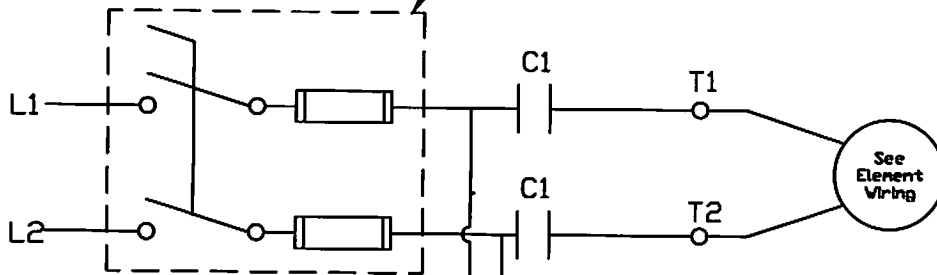

Disconnect Supplied By Others

Transformer Wiring

Heating Platen

230 VOLT

460 VOLT

Element Wiring

3FU	2 AMP FUSE
1,2FU	240 V-1 A, 460 V-1/2 A
TS2	W-R 3L05-5 SET @ 200° F
TS1	HONEYWELL T6031-1029
C1	C-H C25DUD325A
ITEM	DESCRIPTION
PARTS LIST	