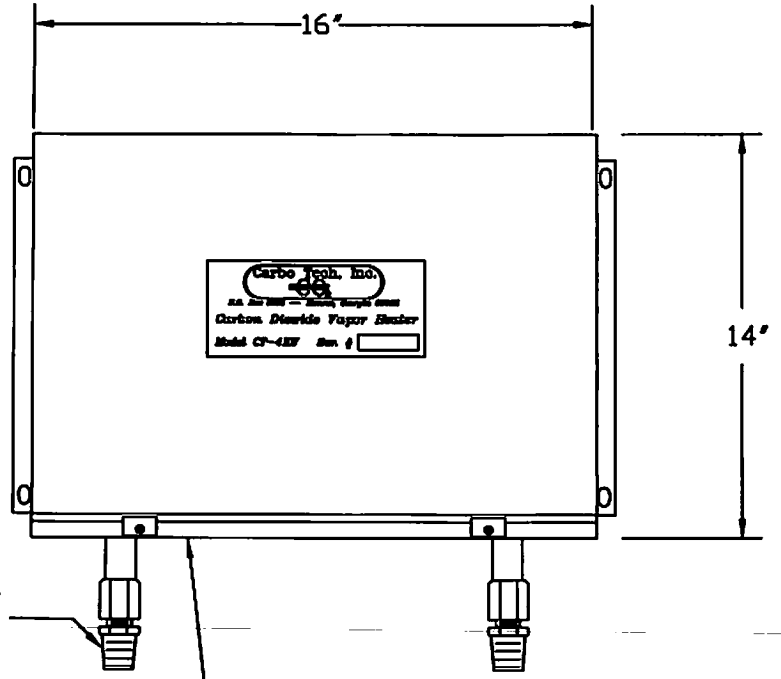

Disconnect Supplied By Others

Transformer Wiring

Heating Platen

230 VOLT

460 VOLT

Element Wiring

3FU	2 AMP FUSE
1,2FU	240 V-1 A, 460 V-1/2 A
TS2	W-R 3L05-5 SET @ 200° F
TS1	HONEYWELL T6031-1029
C1	C-H C25DUD325A
ITEM	DESCRIPTION
PARTS LIST	

NO.	DESCRIPTION	DATE
1	Box size chg	3.28.88
REVISIONS		