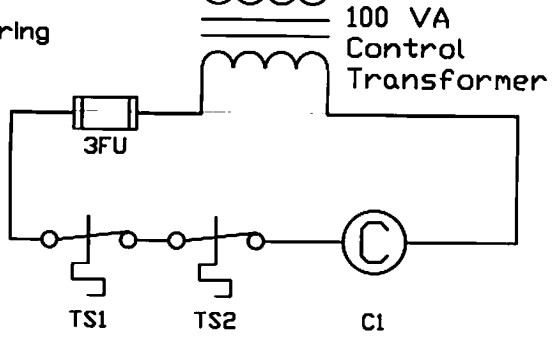

Disconnect Supplied By Others

Transformer Wiring

Heating Platen

230 VOLT

460 VOLT

Element Wiring

3FU	2 AMP FUSE
1,2FU	240 V-1 A, 460 V-1/2 A
TS2	W-R 3L05-5 SET @ 200° F
TS1	HONEYWELL T6031-1029
C1	C-H C25DUD325A
ITEM	DESCRIPTION
PARTS LIST	

Carbo Tech, Inc.
EQUIPMENT

P.O. Box 1938 -- Monroe, Georgia 30665

Carbo Tech Model CT-4KW
Carbon Dioxide Vapor Heater

<small>DRN BY: J.W.F.</small>	<small>SCALE: NONE</small>
<small>CKD BY:</small>	<small>DATE: 8.25.87</small>
	<small>VH-005-2124</small>

NO.	DESCRIPTION	DATE
1	Box size chg	3.28.88
REVISIONS		