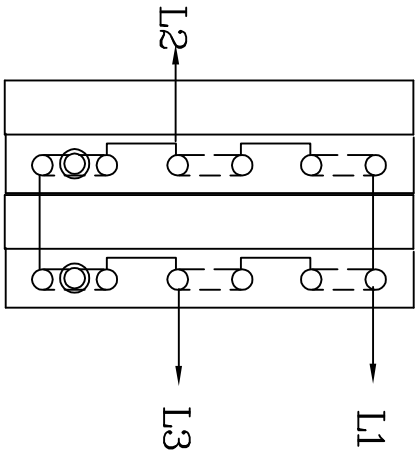

15 KW "C" Casting
240 Volt

15 KW "D" Casting
460 Volt

45 & 90 KW "C" Casting
240 Volt

45 & 90 KW "D" Casting
460 Volt

30 & 60 KW "C" Casting
240 Volt

30 & 60 KW "C" Casting
460 Volt

NO.	DESCRIPTION	DATE

Carbo Tech, Inc.
Equipment

P.O. Box 1938 --- Morrow, Georgia 30655
Cast Type Pressure build &
Process Vaporizers
Element Wiring Diagrams

DRN BY: JMW
CKD BY: _____

SCALE: None
DATE: 10/28/98
VAP-605-24