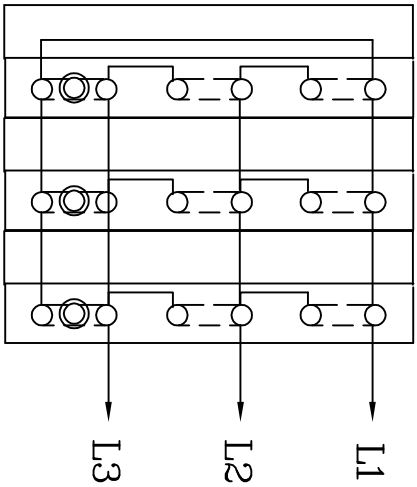

15 KW "C" Casting
240 Volt

15 KW "D" Casting
460 Volt

45 & 90 KW "C" Casting
240 Volt

45 & 90 KW "D" Casting
460 Volt

30 & 60 KW "C" Casting
240 Volt

30 & 60 KW "C" Casting
460 Volt

NO.	DESCRIPTION	DATE

Carbo Tech, Inc.
Equipment

P.O. Box 1938 --- Morrow, Georgia 30655
Cast Type Pressure build &
Process Vaporizers
Element Wiring Diagrams

DRN BY: JMW
CKD BY: _____

SCALE: None
DATE: 10/28/98
VAP-605-24