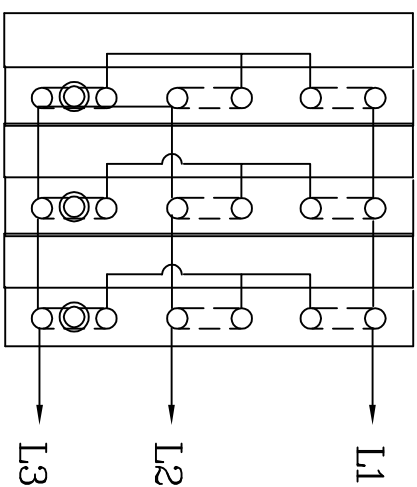

15 KW "C" Casting
240 Volt

15 KW "D" Casting
460 Volt

45 & 90 KW "C" Casting
240 Volt

45 & 90 KW "D" Casting
460 Volt

30 & 60 KW "C" Casting
240 Volt

30 & 60 KW "C" Casting
460 Volt

NO.	DESCRIPTION	DATE

Carbo Tech, Inc.
Equipment

P.O. Box 1938 --- Morrow, Georgia 30655
Cast Type Pressure build &
Process Vaporizers
Element Wiring Diagrams

DRN BY: JMW
CKD BY: _____

SCALE: None
DATE: 10/28/98
VAP-605-24