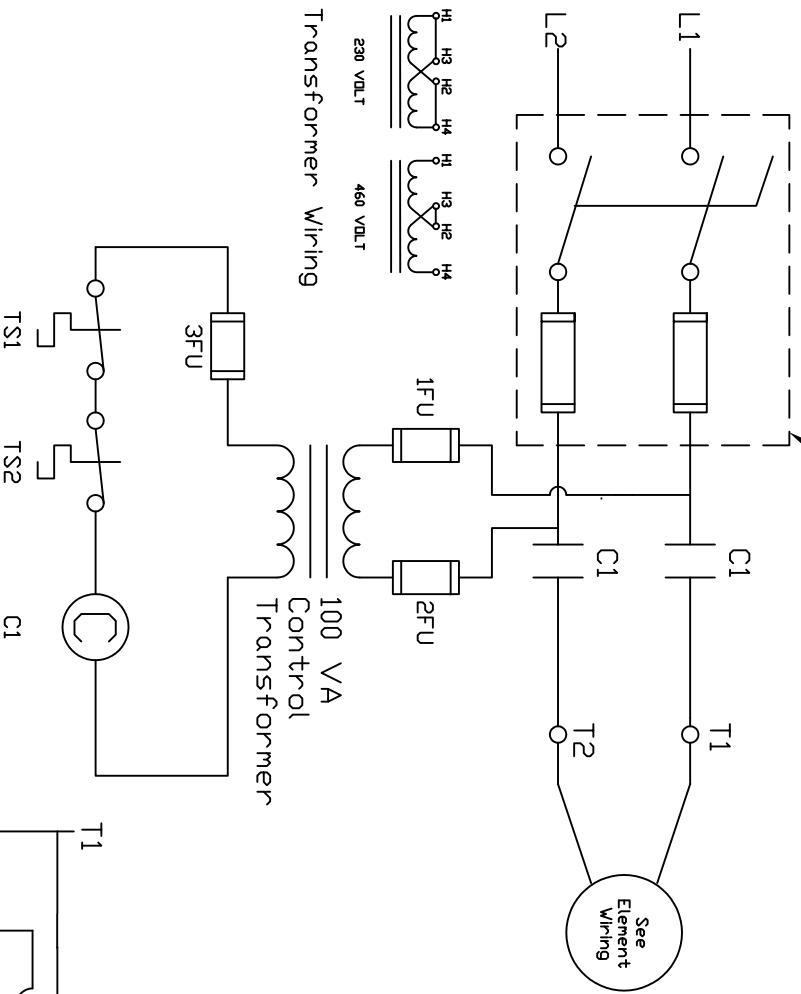

Disconnect Supplied By Others

3FU	2 AMP FUSE
1,2FU	240 V-1 A, 460 V-1/2 A
TSS2	W-R 3L05-5 SET @ 200° F
TS1	HONEYWELL T6031-1029
C1	C-H C25DUD325A
ITEM	DESCRIPTION
	PARTS LIST

NO.	DESCRIPTION	DATE
1	Box size chg	3.26
	REVISIONS	06

**Carbo Tech, Inc.**  
 P.O. Box 1938 -- Morrow, Georgia 30655  
 Carbon Dioxide Vapor Heater  
 Model CT-4KW  
 DRN BY: J.W.W. SCALE: NONE  
 CKD BY: DATE: 8.25.87  
 VH-005-2124