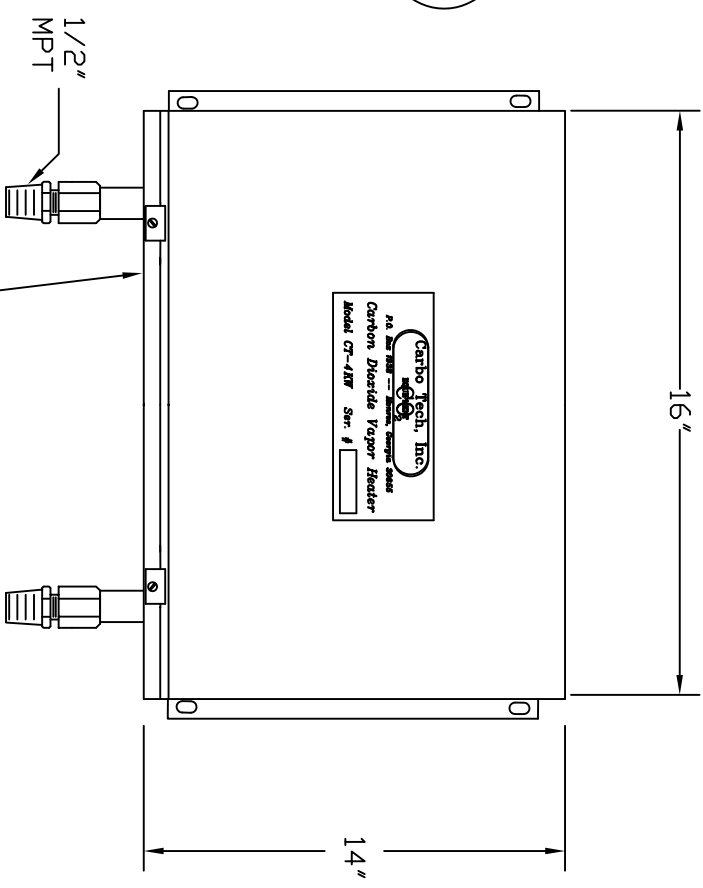

Disconnect Supplied By Others

3FU	2 AMP FUSE
1,2FU	240 V-1 A, 460 V-1/2 A
TSS2	W-R 3L05-5 SET @ 200° F
TS1	HONEYWELL T6031-1029
C1	C-H C25DUD325A
ITEM	DESCRIPTION
	PARTS LIST

NO.	DESCRIPTION	DATE
1	Box size chg	3.26
	REVISIONS	06

**Carbo Tech, Inc.**  
 P.O. Box 1938 -- Morrow, Georgia 30655  
 Carbon Dioxide Vapor Heater  
 Model CT-4KW  
 DRN BY: J.W.W. SCALE: NONE  
 CKD BY: DATE: 8.25.87  
 VH-005-2124