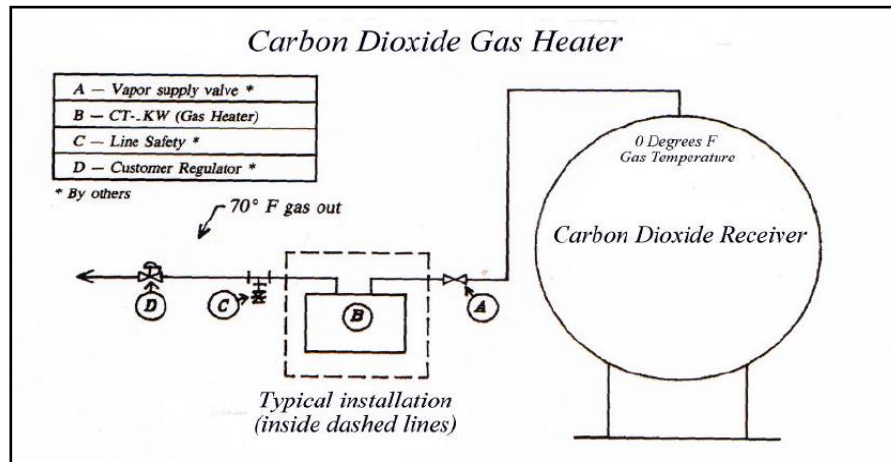

CARBON DIOXIDE GAS HEATER

General Information

1. Nema Enclosure
2. Adjustable temp. Control
3. 4000 watt output, 230/460 volt, 1 phase
or 8000 watt output, 230 or 460 volt, 3phase
4. High temp. Cut-out
5. 1/2 "MPT gas connections (standard)
6. Mounting brackets
7. Capacity: 4kw- 720lbs/hr @ 70degrees TD
8kw- 1440lbs/hr @ 70degrees TD