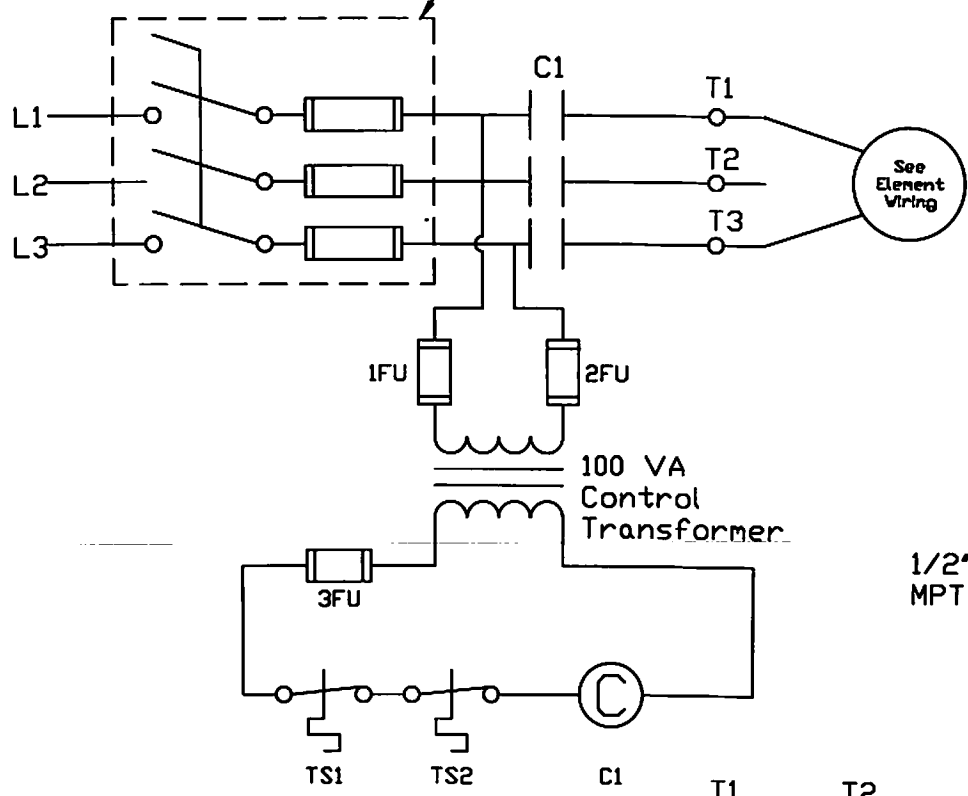

Disconnect Supplied By Others

3FU	2 AMP FUSE
1,2FU	240 V-1 A, 460 V-1/2 A
TS2	W-R 3L05-5 SET @ 200° F
TS1	HONEYWELL T6031-1029
C1	C-H C25DNF325A
ITEM	DESCRIPTION
PARTS LIST	

NO.	DESCRIPTION	DATE
REVISIONS		

Carbo Tech, Inc.

P.O. Box 1838 -- Monroe, Georgia 30666

**Carbo Tech Model CT-8KW
Carbon Dioxide Vapor Heater**

DRN BY: J.W.W. SCALE: NONE
 GKD BY: DATE: 2.24.99

VAP-632-2124