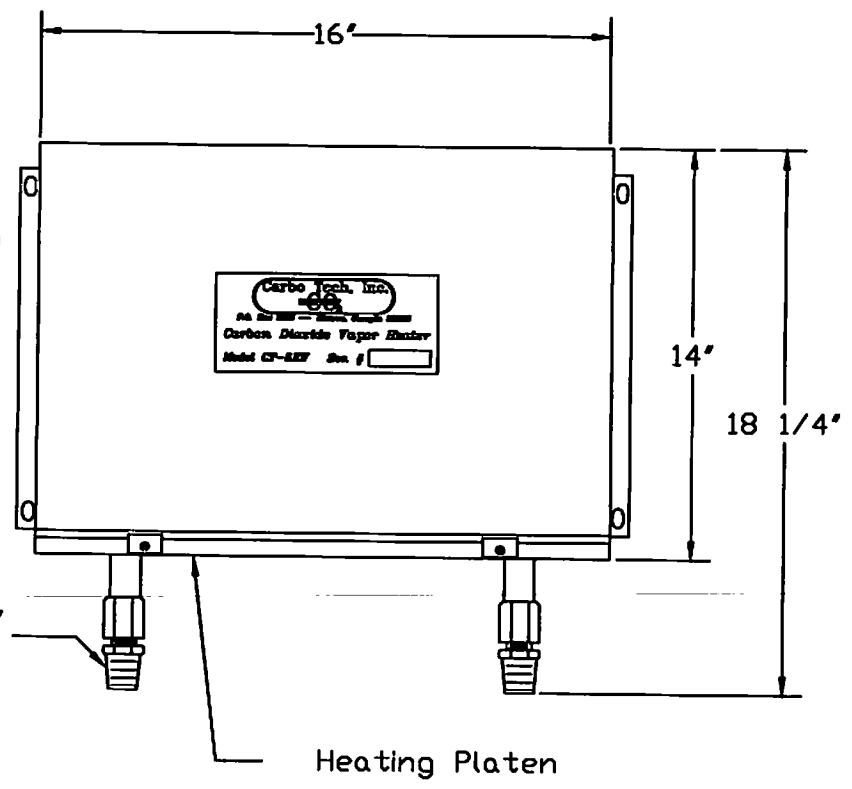

Disconnect Supplied By Others

3FU	2 AMP FUSE
1,2FU	240 V-1 A, 460 V-1/2 A
TS2	W-R 3L05-5 SET @ 200° F
TS1	HONEYWELL T6031-1029
C1	C-H C25DNF325A
ITEM	DESCRIPTION
PARTS LIST	

NO.	DESCRIPTION	DATE
REVISIONS		

Carbo Tech, Inc.

P.O. Box 1838 -- Monroe, Georgia 30666

**Carbo Tech Model CT-8KW
Carbon Dioxide Vapor Heater**

DRN BY: J.W.W. SCALE: NONE
 GKD BY: DATE: 2.24.99

VAP-632-2124