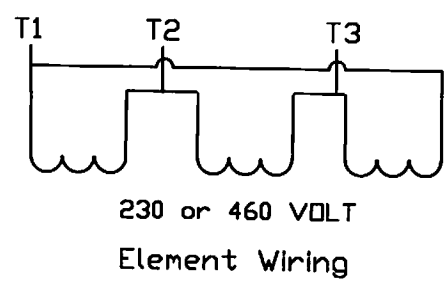

Disconnect Supplied By Others

3FU	2 AMP FUSE
1,2FU	240 V-1 A, 460 V-1/2 A
TS2	W-R 3L05-5 SET @ 200° F
TS1	HONEYWELL T6031-1029
C1	C-H C25DNF325A
ITEM	DESCRIPTION
PARTS LIST	

NO.	DESCRIPTION	DATE
REVISIONS		