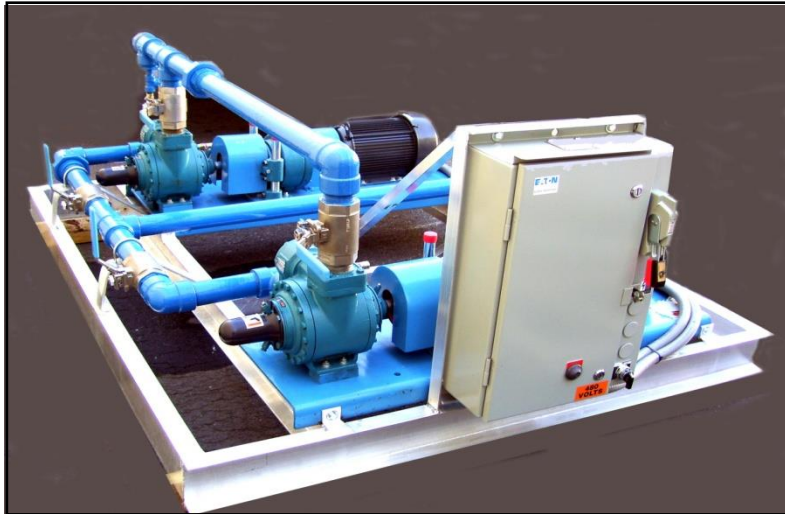

## ***CARBON DIOXIDE DUAL PUMP ASSEMBLY***

***Redundant Pumping Systems Offered in Various Capacities***

***NEMA 3R control panel with fused disconnect  
Convenient selector switch operation  
Durable aluminum channel base frame  
Inlet and outlet pipe unions for easy pump removal  
Totally enclosed fan cooled motors  
Isolation valves for easy switch over  
Schedule 80 A-106 carbon steel or stainless pipe  
2,000# test (min) forged steel fittings***