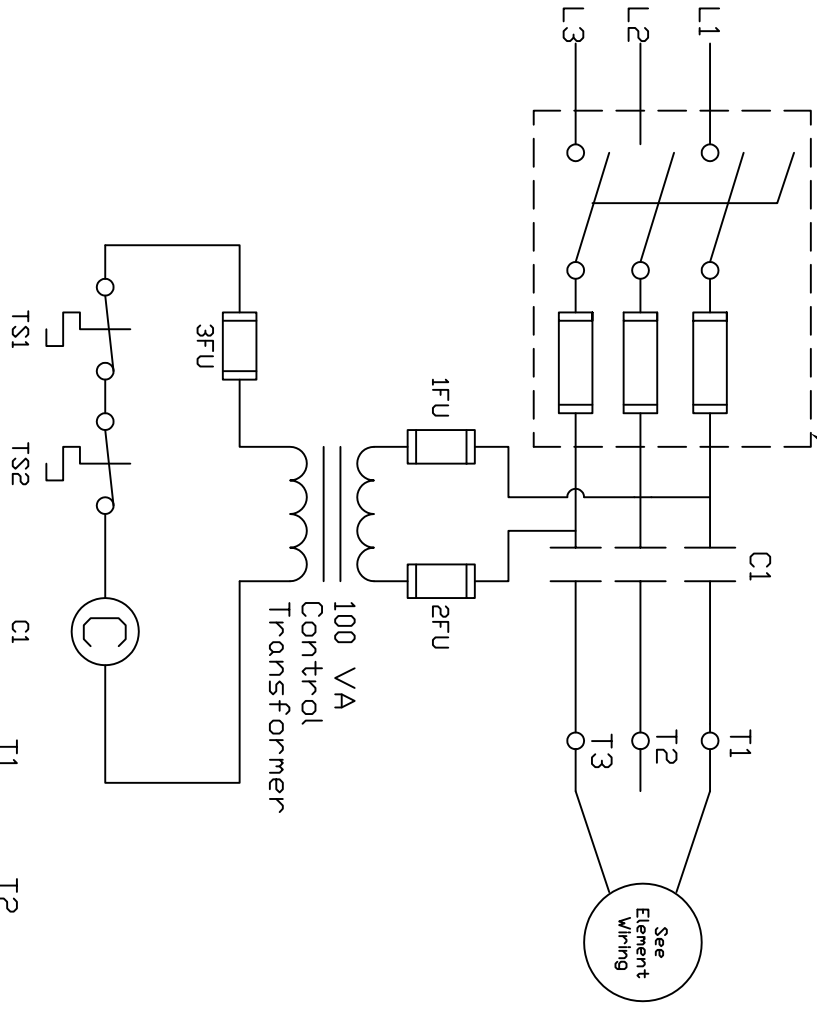

Disconnect Supplied By Others

See Element Wiring

100 VA Control Transformer

230 or 460 VOLT
Element Wiring

3FU	2 AMP FUSE
1/2FU	240 V-1 A, 460 V-1/2 A
TS2	W-R 3L05-5 SET @ 200° F
TS1	HONEYWELL T6031-1029
C1	C-H C25DNF325A
ITEM	DESCRIPTION

PARTS LIST

NO.	DESCRIPTION	DATE

REVISIONS

Carbo Tech, Inc.
REGISTERED

P.O. Box 1938 -- Morrow, Georgia 30065

Carbo Tech Model CT-8KW
Carbon Dioxide Vapor Heater

DRN BY: J.W.W. SCALE: NONE
CAD BY: DATE: 2.24.99