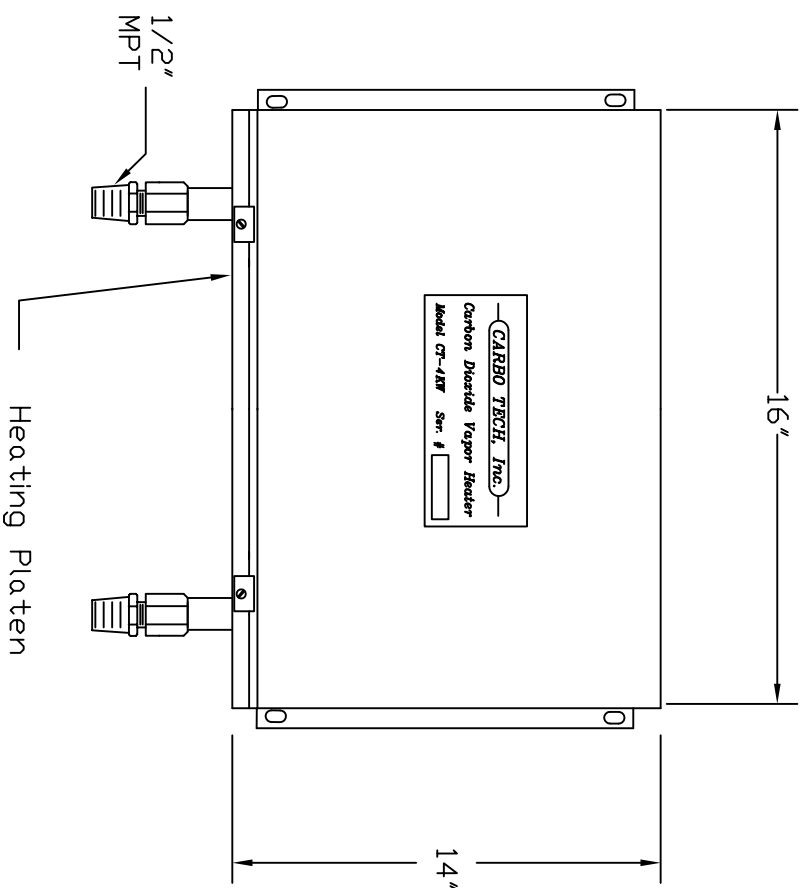

Disconnect Supplied By Others

See Element Wiring

100 VA Control Transformer

230 or 460 VOLT
Element Wiring

3FU	2 AMP FUSE
1/2FU	240 V-1 A, 460 V-1/2 A
TS2	W-R 3L05-5 SET @ 200° F
TS1	HONEYWELL T6031-1029
C1	C-H C25DNF325A
ITEM	DESCRIPTION

PARTS LIST

NO.	DESCRIPTION	DATE

REVISIONS

Carbo Tech, Inc.
REGISTERED

P.O. Box 1938 -- Morrow, Georgia 30065

Carbo Tech Model CT-8KW
Carbon Dioxide Vapor Heater

DRN BY: J.W.W. SCALE: NONE
CAD BY: DATE: 2.24.99